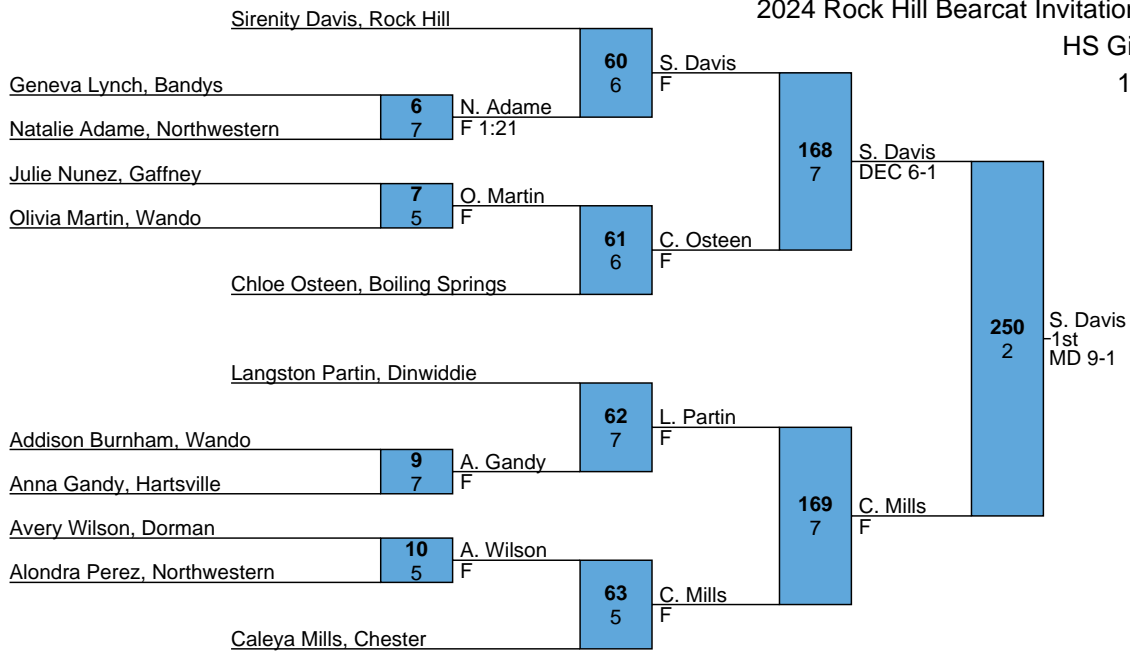

<u>Rank</u>	<u>Team</u>	<u>Points</u>	<u>1</u>	<u>2</u>	<u>3</u>	<u>4</u>
1	Rock Hill	71	2	2	2	1
2	Ashley Ridge	50	3			
3	Greenwood Girls	44	1	1	1	
4	Chester	43		3		1
5	Lancaster Girls	39	2			
6	Mallard Creek	34		2		1
6	Boiling Springs	34			2	2
8	Dinwiddie	32	1	1		
9	Clover	30	1	1		
10	Bandys	28	1		1	
11	Gaffney	27	1			1
11	Abbeville	27			2	2
13	Dorman	25		1	1	
14	Northwestern	22				1
14	Lake Norman	22			2	1
16	Byrnes Girls	19			1	1
16	Wando	19		1		1
16	North Augusta	19				2
19	Spartanburg	16		1		
19	Mauldin	16	1			
19	Lucy Beckham	16	1			
22	Indian Land	15		1	1	
23	High Point Academy	13			1	
24	Goose Creek	12			1	
25	Nation Ford	7				1
25	Hartsville	7				
27	Chapin	3				
27	Hilton Head	3				
27	York	3				
30	Mallard Creek B	1				
30	North Gaston	1				
32	South Pointe	0				

2024 Rock Hill Bearcat Invitational

HS Girls

100

2024 Rock Hill Bearcat Invitational

HS Girls

105

2024 Rock Hill Bearcat Invitational

HS Girls

110

Claira Hannon, Gaffney

Marlayna Rollinson, Spartanburg

Destiny Payne, Dinwiddie

Analia Arboleda, York

Olivia Dare, Lucy Beckham

Ava Pasibe, Ashley Ridge

Kaili Scoggins, High Point Academy