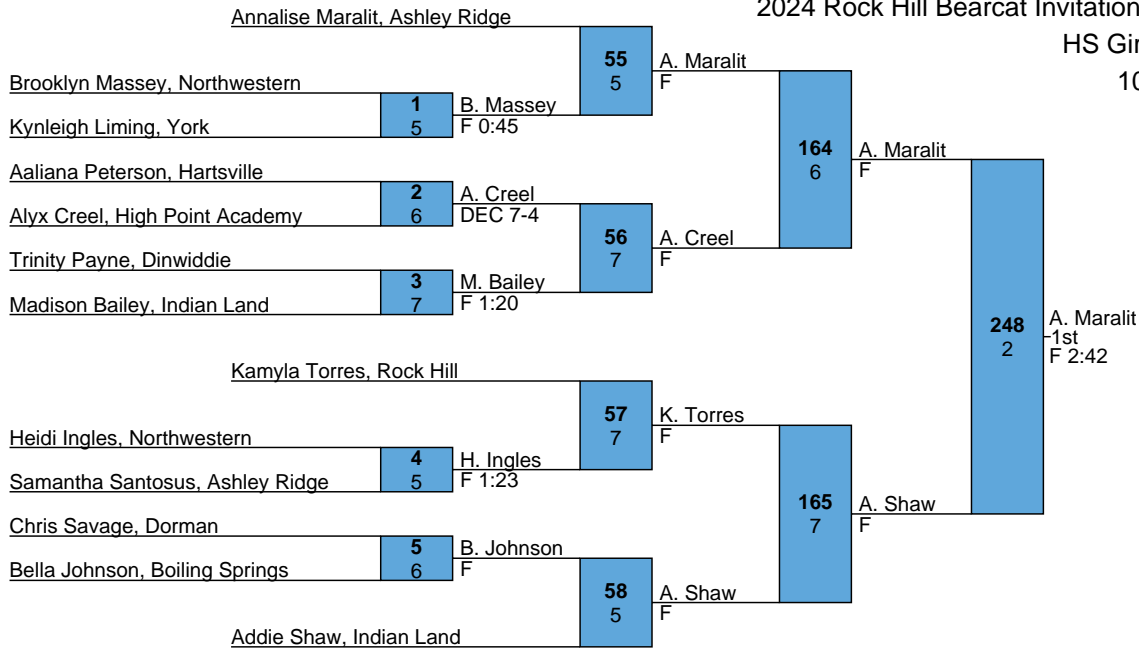

<u>Rank</u>	<u>Team</u>	<u>Points</u>	<u>1</u>	<u>2</u>	<u>3</u>	<u>4</u>
1	Rock Hill	71	2	2	2	1
2	Ashley Ridge	50	3			
3	Greenwood Girls	44	1	1	1	
4	Chester	43		3		1
5	Lancaster Girls	39	2			
6	Mallard Creek	34		2		1
6	Boiling Springs	34			2	2
8	Dinwiddie	32	1	1		
9	Clover	30	1	1		
10	Bandys	28	1		1	
11	Gaffney	27	1			1
11	Abbeville	27			2	2
13	Dorman	25		1	1	
14	Northwestern	22				1
14	Lake Norman	22			2	1
16	Byrnes Girls	19			1	1
16	Wando	19		1		1
16	North Augusta	19				2
19	Spartanburg	16		1		
19	Mauldin	16	1			
19	Lucy Beckham	16	1			
22	Indian Land	15		1	1	
23	High Point Academy	13			1	
24	Goose Creek	12			1	
25	Nation Ford	7				1
25	Hartsville	7				
27	Chapin	3				
27	Hilton Head	3				
27	York	3				
30	Mallard Creek B	1				
30	North Gaston	1				
32	South Pointe	0				

2024 Rock Hill Bearcat Invitational

HS Girls

100