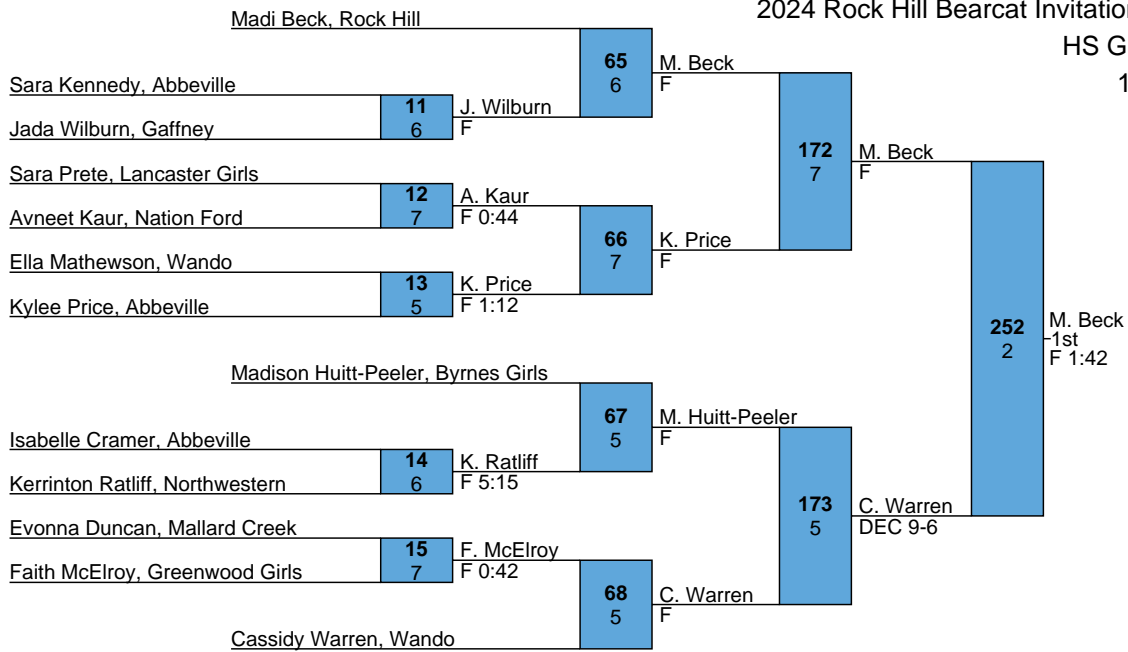

2024 Rock Hill Bearcat Invitational

HS Girls

110