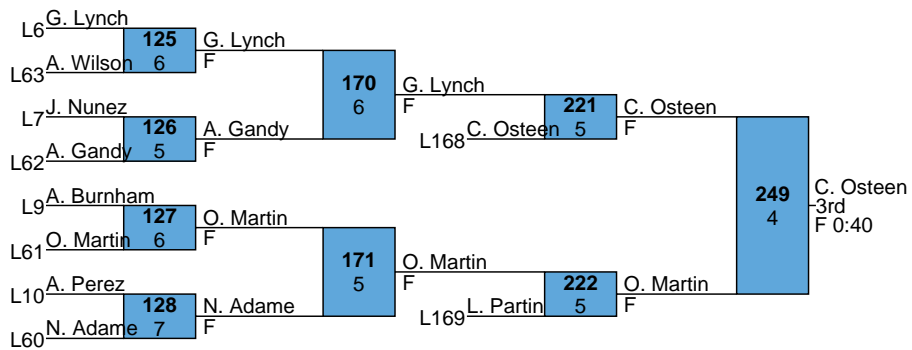

<u>Rank</u>	<u>Team</u>	<u>Points</u>	<u>1</u>	<u>2</u>	<u>3</u>	<u>4</u>
1	Rock Hill	71	2	2	2	1
2	Ashley Ridge	50	3			
3	Greenwood Girls	44	1	1	1	
4	Chester	43		3		1
5	Lancaster Girls	39	2			
6	Mallard Creek	34		2		1
6	Boiling Springs	34			2	2
8	Dinwiddie	32	1	1		
9	Clover	30	1	1		
10	Bandys	28	1		1	
11	Gaffney	27	1			1
11	Abbeville	27			2	2
13	Dorman	25		1	1	
14	Northwestern	22				1
14	Lake Norman	22			2	1
16	Byrnes Girls	19			1	1
16	Wando	19		1		1
16	North Augusta	19				2
19	Spartanburg	16		1		
19	Mauldin	16	1			
19	Lucy Beckham	16	1			
22	Indian Land	15		1	1	
23	High Point Academy	13			1	
24	Goose Creek	12			1	
25	Nation Ford	7				1
25	Hartsville	7				
27	Chapin	3				
27	Hilton Head	3				
27	York	3				
30	Mallard Creek B	1				
30	North Gaston	1				
32	South Pointe	0				

2024 Rock Hill Bearcat Invitational

HS Girls

100

2024 Rock Hill Bearcat Invitational

HS Girls

105

2024 Rock Hill Bearcat Invitational

HS Girls