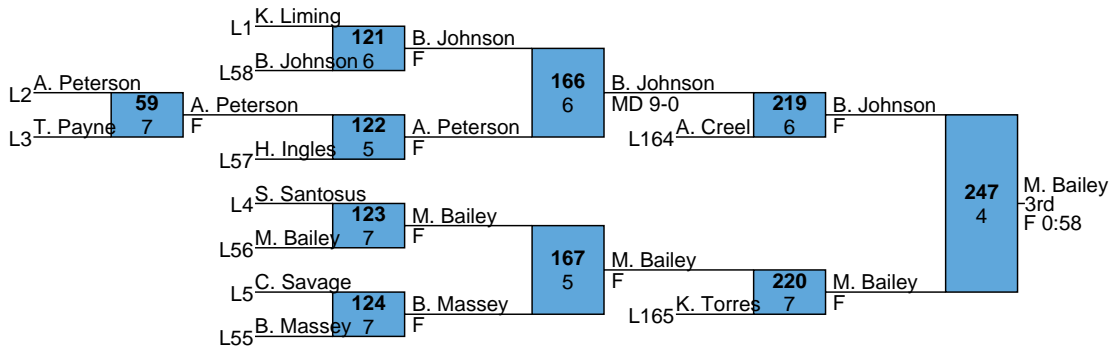

<u>Rank</u>	<u>Team</u>	<u>Points</u>	<u>1</u>	<u>2</u>	<u>3</u>	<u>4</u>
1	Rock Hill	71	2	2	2	1
2	Ashley Ridge	50	3			
3	Greenwood Girls	44	1	1	1	
4	Chester	43		3		1
5	Lancaster Girls	39	2			
6	Mallard Creek	34		2		1
6	Boiling Springs	34			2	2
8	Dinwiddie	32	1	1		
9	Clover	30	1	1		
10	Bandys	28	1		1	
11	Gaffney	27	1			1
11	Abbeville	27			2	2
13	Dorman	25		1	1	
14	Northwestern	22				1
14	Lake Norman	22			2	1
16	Byrnes Girls	19			1	1
16	Wando	19		1		1
16	North Augusta	19				2
19	Spartanburg	16		1		
19	Mauldin	16	1			
19	Lucy Beckham	16	1			
22	Indian Land	15		1	1	
23	High Point Academy	13			1	
24	Goose Creek	12			1	
25	Nation Ford	7				1
25	Hartsville	7				
27	Chapin	3				
27	Hilton Head	3				
27	York	3				
30	Mallard Creek B	1				
30	North Gaston	1				
32	South Pointe	0				

2024 Rock Hill Bearcat Invitational

HS Girls

100

2024 Rock Hill Bearcat Invitational

HS Girls

105

2024 Rock Hill Bearcat Invitational

HS Girls